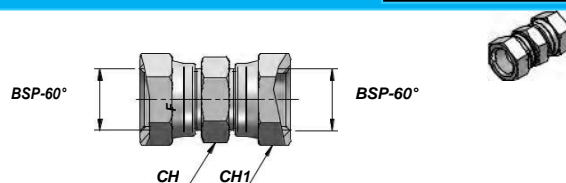

MAMELON FEMELLE TOURN

A1172

Code	F BSP	F1 BSP	CH	CH1	kg x 100
FBA117204	1/4"	1/4"	19	19	6,40
FBA117206	3/8"	3/8"	22	22	9,00
FBA117208	1/2"	1/2"	27	27	18,40
FBA117212	3/4"	3/4"	32	32	24,60
FBA117216	1"	1"	41	38	36,20