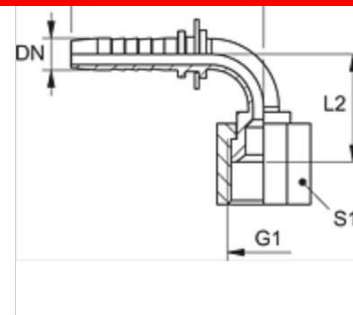

Remarque

Sélectionner la bague correspondante en fonction du type de tuyau.

Article

| Désignation | DN | Dimension | Pouce | Pression de service (bar) | G1 | L2 (mm) | S1 |
|--------------|----|-----------|--------|---------------------------|----------------|---------|----|
| 241380704 IN | 6 | 4 | 1/4" | 350,0 | 7/16" -20 UNF | 31,0 | 17 |
| 241380804 IN | 6 | 4 | 1/4" | 350,0 | 1/2" -20 UNF | 31,0 | 17 |
| 241380904 IN | 6 | 4 | 1/4" | 350,0 | 9/16" -18 UNF | 26,0 | 19 |
| 241380905 IN | 8 | 5 | 5/16" | 350,0 | 1/2" -20 UNF | 32,0 | 17 |
| 241380905 IN | 8 | 5 | 5/16" | 350,0 | 9/16" -18 UNF | 36,0 | 19 |
| 241380906 IN | 10 | 6 | 3/8" | 350,0 | 9/16" -18 UNF | 35,0 | 19 |
| 241381206 IN | 10 | 6 | 3/8" | 350,0 | 3/4" -16 UNF | 30,5 | 22 |
| 241381406 IN | 10 | 6 | 3/8" | 350,0 | 7/8" -14 UNF | 38,0 | 27 |
| 241381208 IN | 12 | 8 | 1/2" | 350,0 | 3/4" -16 UNF | 45,0 | 24 |
| 241381708 IN | 12 | 8 | 1/2" | 350,0 | 7/8" -14 UNF | 46,5 | 27 |
| 241381708 IN | 12 | 8 | 1/2" | 350,0 | 1 1/16" -12 UN | 55,0 | 32 |
| 241381710 IN | 16 | 10 | 5/8" | 350,0 | 7/8" -14 UNF | 55,5 | 27 |
| 241381710 IN | 16 | 10 | 5/8" | 350,0 | 1 1/16" -12 UN | 51,5 | 32 |
| 241381712 IN | 19 | 12 | 3/4" | 350,0 | 1 1/16" -12 UN | 58,0 | 32 |
| 241382112 IN | 19 | 12 | 3/4" | 280,0 | 1 5/16" -12 UN | 60,0 | 41 |
| 241382116 IN | 25 | 16 | 1" | 280,0 | 1 5/16" -12 UN | 73,5 | 41 |
| 241382616 IN | 25 | 16 | 1" | 210,0 | 1 5/8" -12 UN | 94,5 | 50 |
| 241382620 IN | 31 | 16 | 1.1/4" | 210,0 | 1 5/8" -12 UN | 94,0 | 50 |
| 241383020 IN | 31 | 20 | 1.1/4" | 160,0 | 1 7/8" -12 UN | 95,0 | 55 |
| 241383024 IN | 38 | 24 | 1.1/2" | 160,0 | 1 7/8" -12 UN | 103,0 | 55 |
| 241383032 IN | 38 | 24 | 1.1/2" | 125,0 | 2 1/2" -12 UN | - | - |
| 241384032 IN | 51 | 32 | 2" | 125,0 | 2 1/2" -12 UN | 150,0 | 70 |